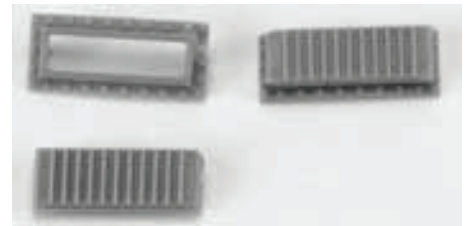

In Stock Now!

WWW.BOWSER-TRAINS.COM

HO Cal Scale Parts - Made in USA

Lost Wax Brass, Plastic Molded Detail Parts & Wire Form Parts

#190-744
All Weather Cab Window
w/glass .392 x .670, 2 pcs,
plastic

#190-745
All Weather Cab Window
w/glass .4 x .480, 2 pcs,
plastic

#190-746
All Weather Cab Window
no/glass .45 x .33, 2 pcs,
plastic

#190-747
Canadian Winterization Hatch,
plastic

#190-748
Steam Generator Exhaust Stack
- 2pcs, plastic

#190-749
Dynamic Brake Roof Grid - base
and cover 2 sets, plastic