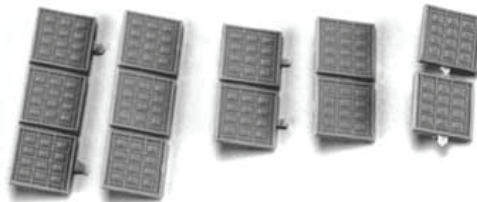

#190-751
Air Filter Assortment, plastic